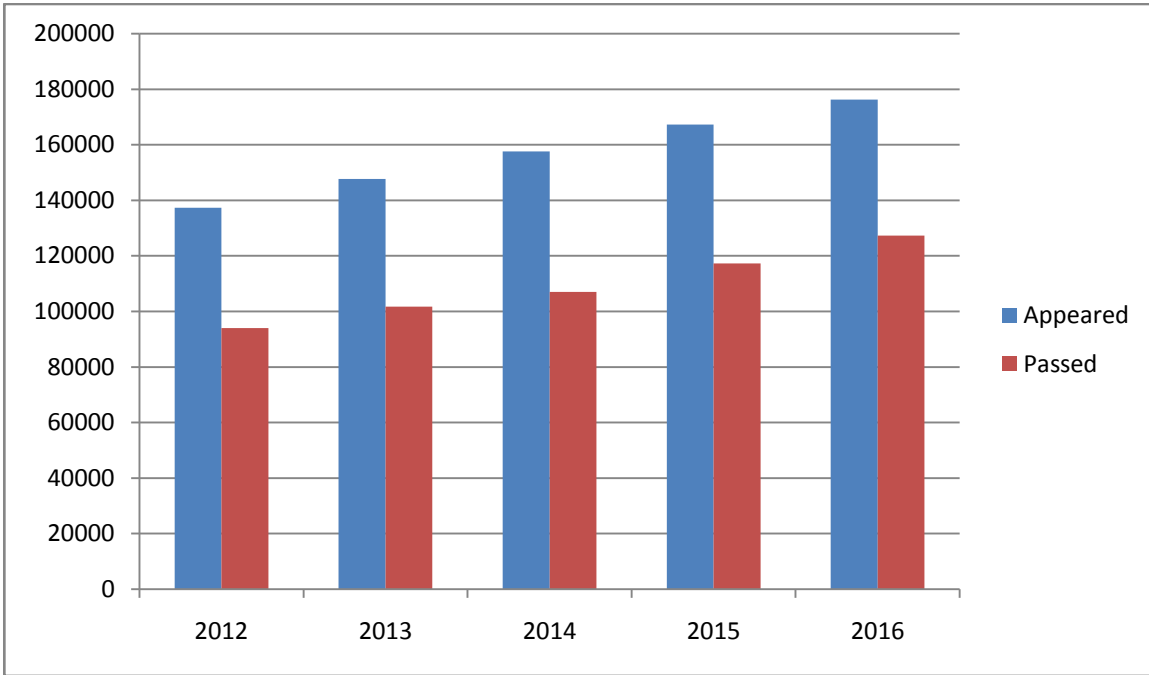

SSC RESULT STATISTICS

T

Year	Appeared	Passed
2012	137283	94037
2013	147701	101691
2014	157645	106972
2015	167236	117242
2016	176301	127337

HSSC RESULT STATISTICS

Year	Appeared	Passed
2012	94785	56882
2013	102080	61880
2014	107992	65532
2015	112605	74537
2016	115463	76328

PERCENTAGE OF RESULTS 2012-2016

Year	SSC-I (%)	SSC-II (%)	HSSC-I (%)	HSSC-II (%)
2012	57.17	81.35	49.87	70.46
2013	61.09	77.67	48.5	72.3
2014	58.76	77.25	50.9	70.65
2015	64.23	76.69	58.85	73.51
2016	65.78	79.49	57.80	74.33