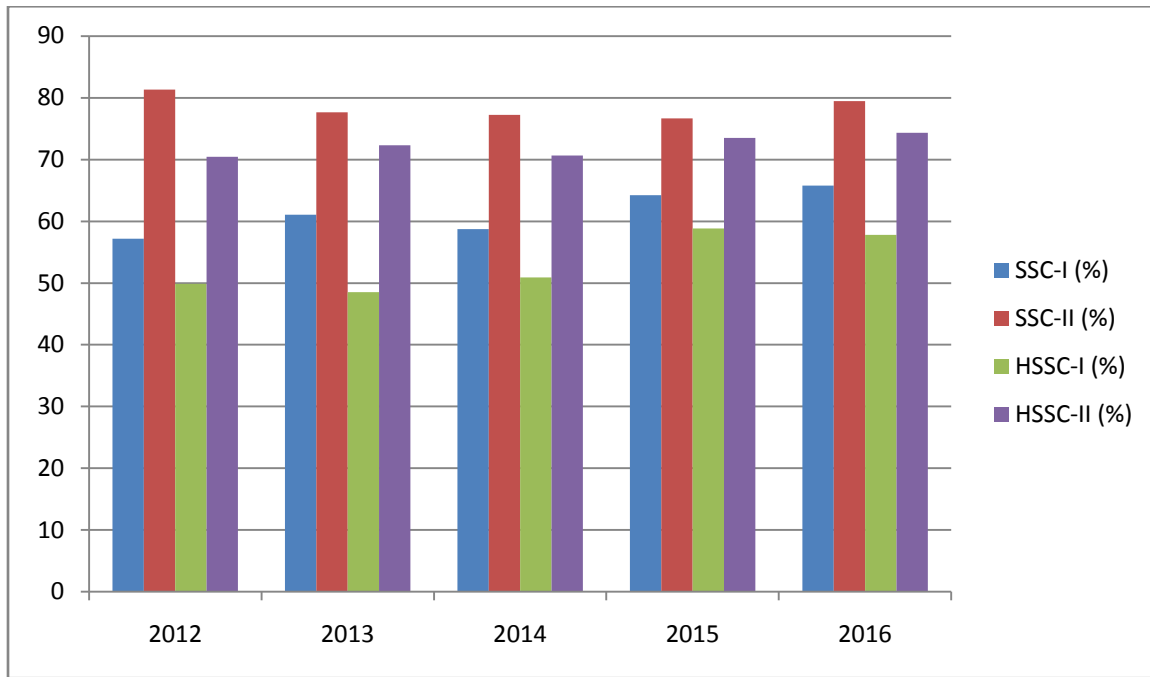

SSC RESULT STATISTICS

T

Year	Appeared	Passed
2012	137283	94037
2013	147701	101691
2014	157645	106972
2015	167236	117242
2016	176301	127337

HSSC RESULT STATISTICS

Year	Appeared	Passed
2012	94785	56882
2013	102080	61880
2014	107992	65532
2015	112605	74537
2016	115463	76328

PERCENTAGE OF RESULTS 2012-2016

Year	SSC-I (%)	SSC-II (%)	HSSC-I (%)	HSSC-II (%)
2012	57.17	81.35	49.87	70.46
2013	61.09	77.67	48.5	72.3
2014	58.76	77.25	50.9	70.65
2015	64.23	76.69	58.85	73.51
2016	65.78	79.49	57.80	74.33