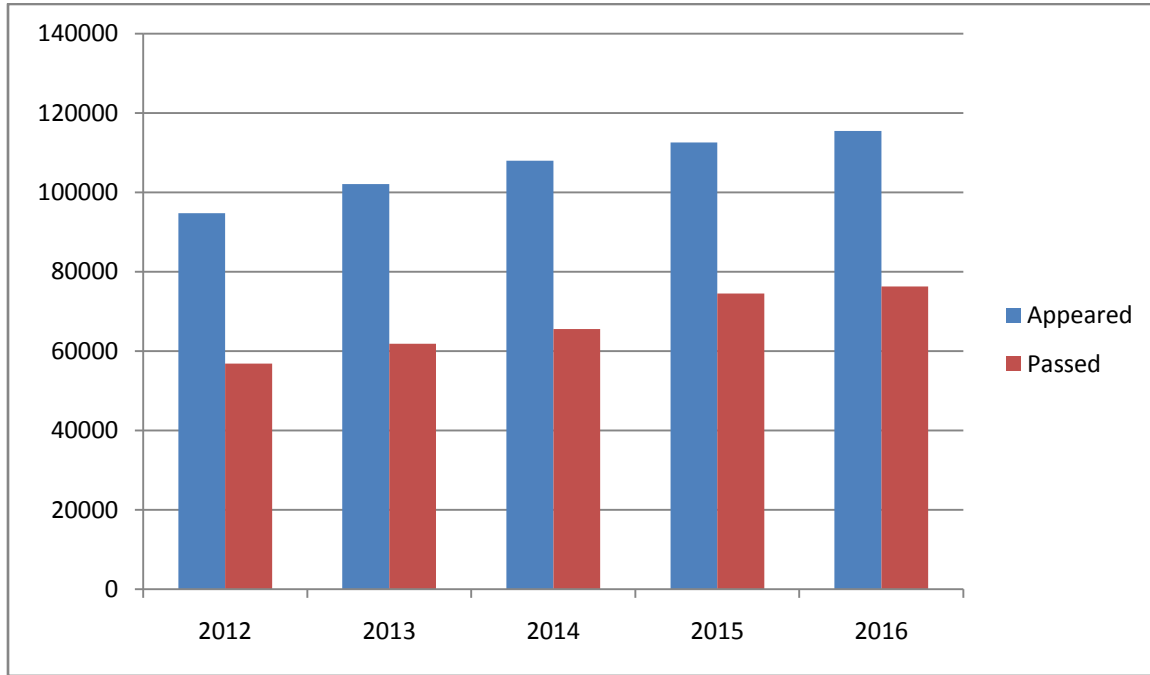

SSC RESULT STATISTICS

T

Year	Appeared	Passed
2012	137283	94037
2013	147701	101691
2014	157645	106972
2015	167236	117242
2016	176301	127337

HSSC RESULT STATISTICS

Year	Appeared	Passed
2012	94785	56882
2013	102080	61880
2014	107992	65532
2015	112605	74537
2016	115463	76328

PERCENTAGE OF RESULTS 2012-2016

Year	SSC-I (%)	SSC-II (%)	HSSC-I (%)	HSSC-II (%)
2012	57.17	81.35	49.87	70.46
2013	61.09	77.67	48.5	72.3
2014	58.76	77.25	50.9	70.65
2015	64.23	76.69	58.85	73.51
2016	65.78	79.49	57.80	74.33